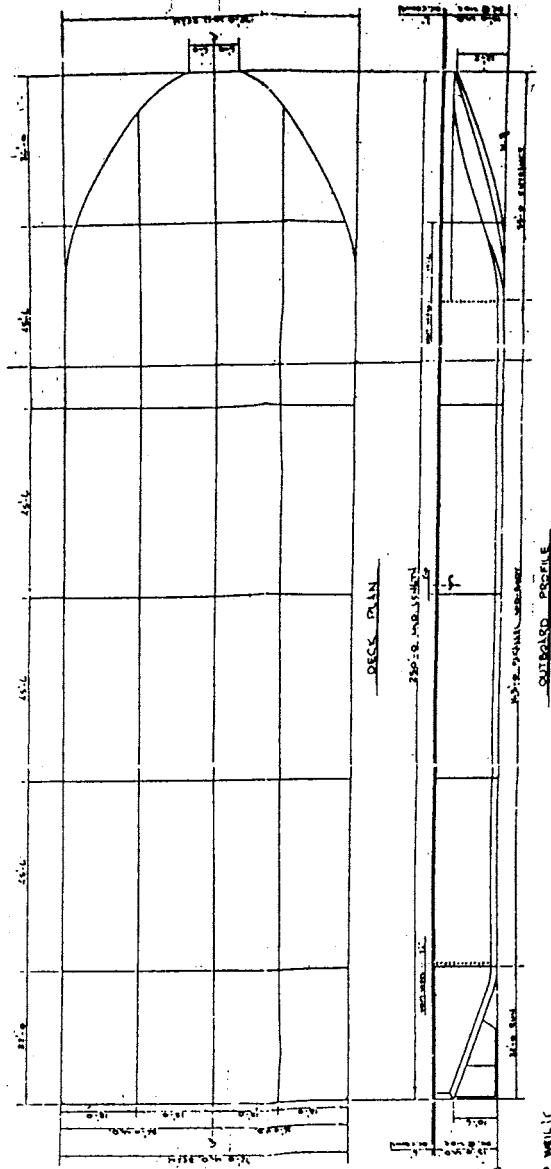

O.C. 256 DECK BARGE

REGISTRATION

Official No. 603531
Port of ..... Houma, Louisiana
Builder ..... Equitable Shipyard
Year 1979
Net Tonnage 2,198.00
Gross Tonnage 2,198.40

DIMENSIONS

Length ..... 250 ft
Beam ..... 72 ft
Depth ..... 15.6 ft
Light Draft ..... .2 ft
Maximum Draft ..... 12 ft

CAPACITIES

Deck Cargo ..... 4,800 tons
Liquid Cargo ..... 35,000 bbls

SPECIAL FEATURES

Specially designed bow for high speed towing in heavy seas. Heavy construction for both deck and chemical service.

DEADWEIGHT SCALE	TOTAL TONNAGE		TOTAL DISPLACEMENT	
	(LBS)	(TONS)	(LBS)	(TONS)
0	0	0	0	0
100	100	45.36	100	45.36
200	200	90.72	200	90.72
300	300	136.08	300	136.08
400	400	181.44	400	181.44
500	500	226.80	500	226.80
600	600	272.16	600	272.16
700	700	317.52	700	317.52
800	800	362.88	800	362.88
900	900	408.24	900	408.24
1000	1000	453.60	1000	453.60
1100	1100	498.96	1100	498.96
1200	1200	544.32	1200	544.32
1300	1300	589.68	1300	589.68
1400	1400	635.04	1400	635.04
1500	1500	680.40	1500	680.40
1600	1600	725.76	1600	725.76
1700	1700	771.12	1700	771.12
1800	1800	816.48	1800	816.48
1900	1900	861.84	1900	861.84
2000	2000	907.20	2000	907.20
2100	2100	952.56	2100	952.56
2200	2200	997.92	2200	997.92
2300	2300	1043.28	2300	1043.28
2400	2400	1088.64	2400	1088.64
2500	2500	1134.00	2500	1134.00
2600	2600	1179.36	2600	1179.36
2700	2700	1224.72	2700	1224.72
2800	2800	1270.08	2800	1270.08
2900	2900	1315.44	2900	1315.44
3000	3000	1360.80	3000	1360.80
3100	3100	1406.16	3100	1406.16
3200	3200	1451.52	3200	1451.52
3300	3300	1496.88	3300	1496.88
3400	3400	1542.24	3400	1542.24
3500	3500	1587.60	3500	1587.60
3600	3600	1632.96	3600	1632.96
3700	3700	1678.32	3700	1678.32
3800	3800	1723.68	3800	1723.68
3900	3900	1769.04	3900	1769.04
4000	4000	1814.40	4000	1814.40
4100	4100	1859.76	4100	1859.76
4200	4200	1905.12	4200	1905.12
4300	4300	1950.48	4300	1950.48
4400	4400	1995.84	4400	1995.84
4500	4500	2041.20	4500	2041.20
4600	4600	2086.56	4600	2086.56
4700	4700	2131.92	4700	2131.92
4800	4800	2177.28	4800	2177.28
4900	4900	2222.64	4900	2222.64
5000	5000	2268.00	5000	2268.00

OTTO CANDIES, LLC

Post Office Box 25 • Des Allemands, Louisiana 70030-0025
Telephone: (504) 469-7700 • Fax: (504) 469-7740 • www.ottocandies.com